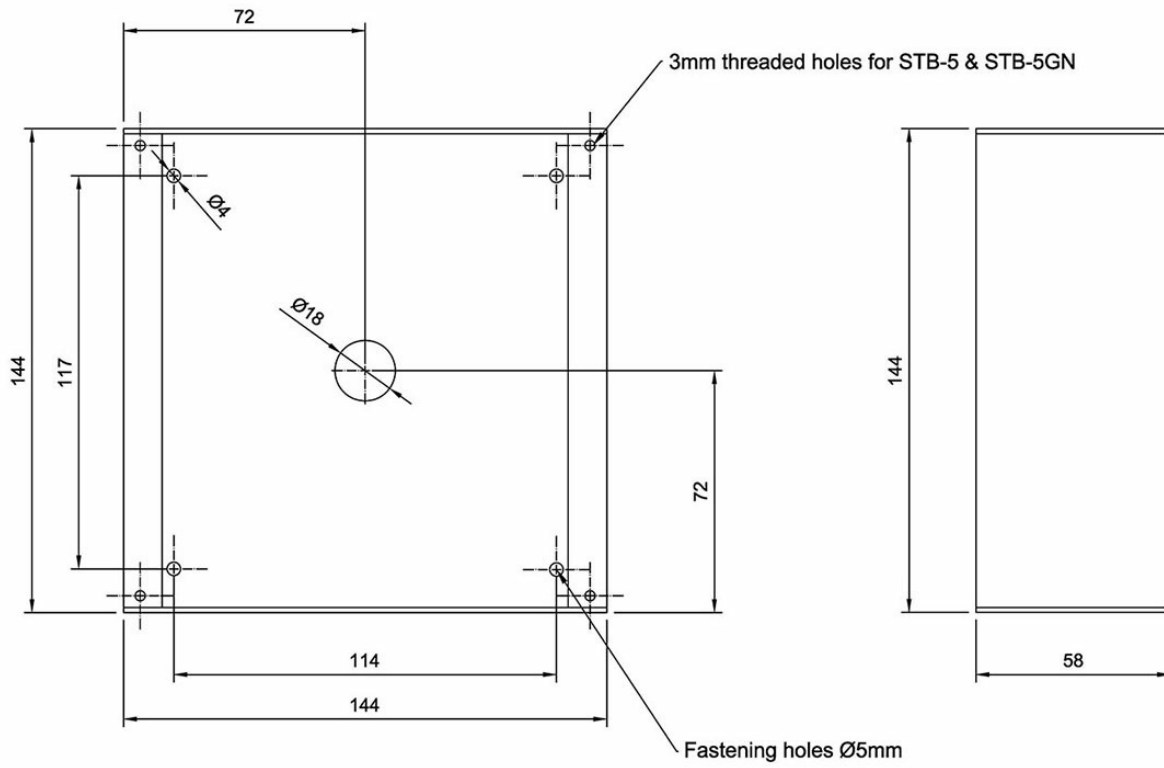

3005010206

STBOKS5

Wall mounting box for STB-5/5GN

Technical Dimensions

Specifications

GENERAL

Size (WxHxD)	144 x 144 x 59 mm
Weight	0.2 kg

Used With

STB-5

Flush Mounted Substation

STB-5GN

Flush Mounted Substation