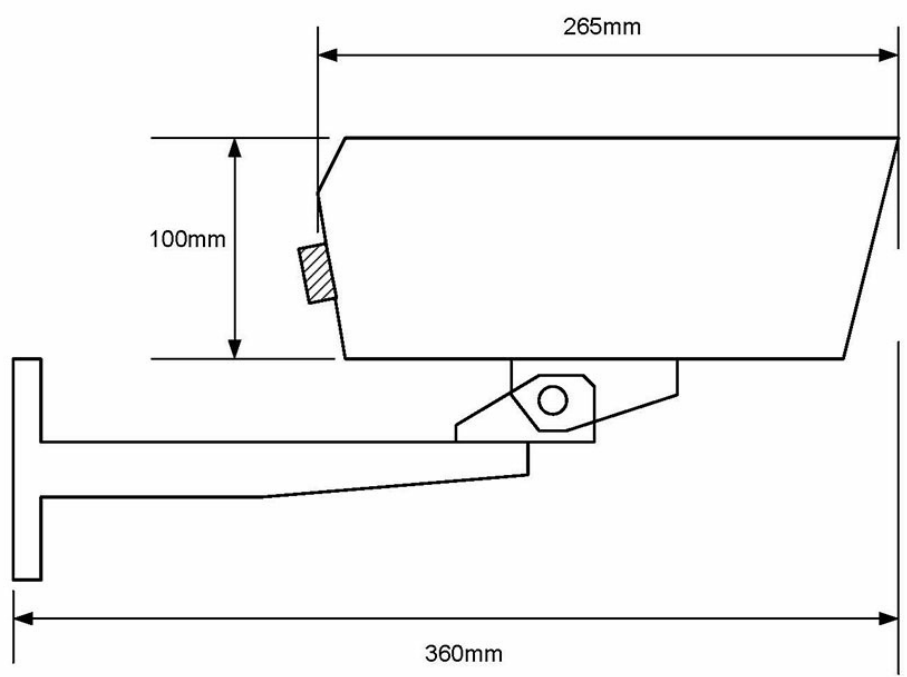

2310101076

SH80H

Camera Seahawk Maritime colour, 12VDC, 80deg, IP66/IP67

 IP66  IP67

Description

- ✓ High Dynamic Range to see bright and dark details simultaneously
- ✓ Image Sensor 1/3" CMOS, WDR dual shutter
- ✓ Color 0.26 lux
- ✓ B/W 0,02 lux
- ✓ Power consumption 380mA (12VDC)

Technical Dimensions

Specifications

GENERAL

Size (Length w/ bracket)	360 mm
Weight	2.7 kg

Accessories

VR1T Power Converter
24VDC/AC to 12VDC/1A

Power Converter