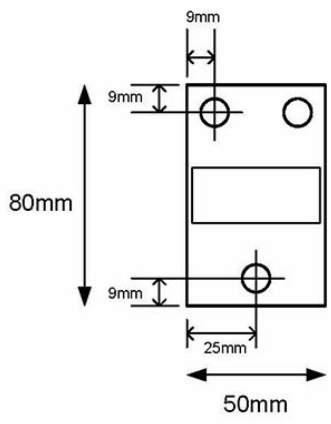

2310101076

SH80H

Camera Seahawk Maritime colour, 12VDC, 80deg, IP66/IP67

 IP66  IP67

Description

- ✓ High Dynamic Range to see bright and dark details simultaneously
- ✓ Image Sensor 1/3" CMOS, WDR dual shutter
- ✓ Color 0.26 lux
- ✓ B/W 0,02 lux
- ✓ Power consumption 380mA (12VDC)

Technical Dimensions

Specifications

GENERAL

Size (Length w/ bracket)	360 mm
Weight	2.7 kg

Accessories

VR1T Power Converter
24VDC/AC to 12VDC/1A

Power Converter