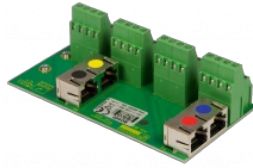

The MPS microphone range can be used freestanding on a desk as standard, or can be permanently mounted with the optional mounting bracket MPX. This bracket gives options to mount the microphone flat on a wall, built onto consoles or fixed on desks.

The MPS can be purchased with a fist microphone replacement for the standard gooseneck if required. Please contact Zenitel for more details.

Accessories

VIPEDIA-BOA01

Din Rail Mount RJ45 Breakout Adapter - Single Port