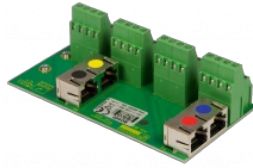

Description

The MPS30 is a powerful and flexible 30 button paging and or emergency microphone which can provide live, store-and-forward, and recorded message broadcast into user selected zones. Including EN 54 compliant emergency functions and all mandatory indicators and controls.

The MPS microphone range can be used freestanding on a desk as standard, or can be permanently mounted with the optional mounting bracket MPX. This bracket gives options to mount the microphone flat on a wall, built onto consoles or fixed on desks.

The MPS can be purchased with a fist microphone replacement for the standard gooseneck if required. Please contact Zenitel for more details.

Accessories

VIPEDIA-BOA01

Din Rail Mount RJ45 Breakout Adapter - Single Port