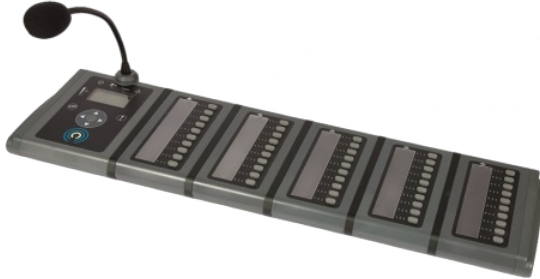

TBD

MPS50-G

Desk Mount Paging and Emergency Microphone with 50 buttons - Gooseneck

- ✓ DESK MOUNT GOOSENECK MICROPHONE WITH SINGLE PTT & 50 PHYSICAL BUTTONS
- ✓ WALL MOUNTABLE OPTIONS
- ✓ LIVE AND STORE-AND-FORWARD SUPPORTED
- ✓ FLEXIBLE CONNECTIVITY SUPPORTING BOTH ANALOGUE AND IP
- ✓ ANALOGUE HARDWARE FALL BACK
- ✓ BACKGROUND MUSIC INPUT AND CONTROL
- ✓ BUILT-IN LOUDSPEAKER WITH LISTEN-IN FUNCTION
- ✓ HEADSET INPUT AND CONTROL
- ✓ COMPATIBLE WITH ZENITEL'S RANGE OF PAVA AUDIO ROUTERS

Public Address

Voice Alarm

Commercial Audio

Civil Defence Approval

EN54

EN 54 Certified

Description

The MPS50-G is part of the Microphone Paging Station (MPS) range of flexible paging and emergency microphones designed to work seamlessly with Zenitel PAVA audio routers. This microphone can be configured for live or store-and-forward broadcasts and to trigger zonal functions such as prerecorded messages and background music (BGM) or control volume levels. Zone selection is facilitated through a rotary selector using the LCD display or the 10 physical buttons.

The MPS consists of a sloping console with a flexible gooseneck microphone, a graphic LCD display, a silent operation 'Touch to Talk' touchpad PTT button and a 50 button expansion panel.

Additionally, a VU bar-graph displays the optimum microphone input level and this along with the built-in AGC ensures that consistency in live broadcast levels are maintained. The MPS microphone range offers versatile mounting options, allowing use as a freestanding unit on a desk or permanent installation with an optional bracket.

If required, the MPS can be purchased with a fist microphone as an alternative for the standard gooseneck MPS50-F.

Accessories

VIPEDIA-BOA01

Din Rail Mount RJ45 Breakout Adapter - Single Port

VIPEDIA-BOA02